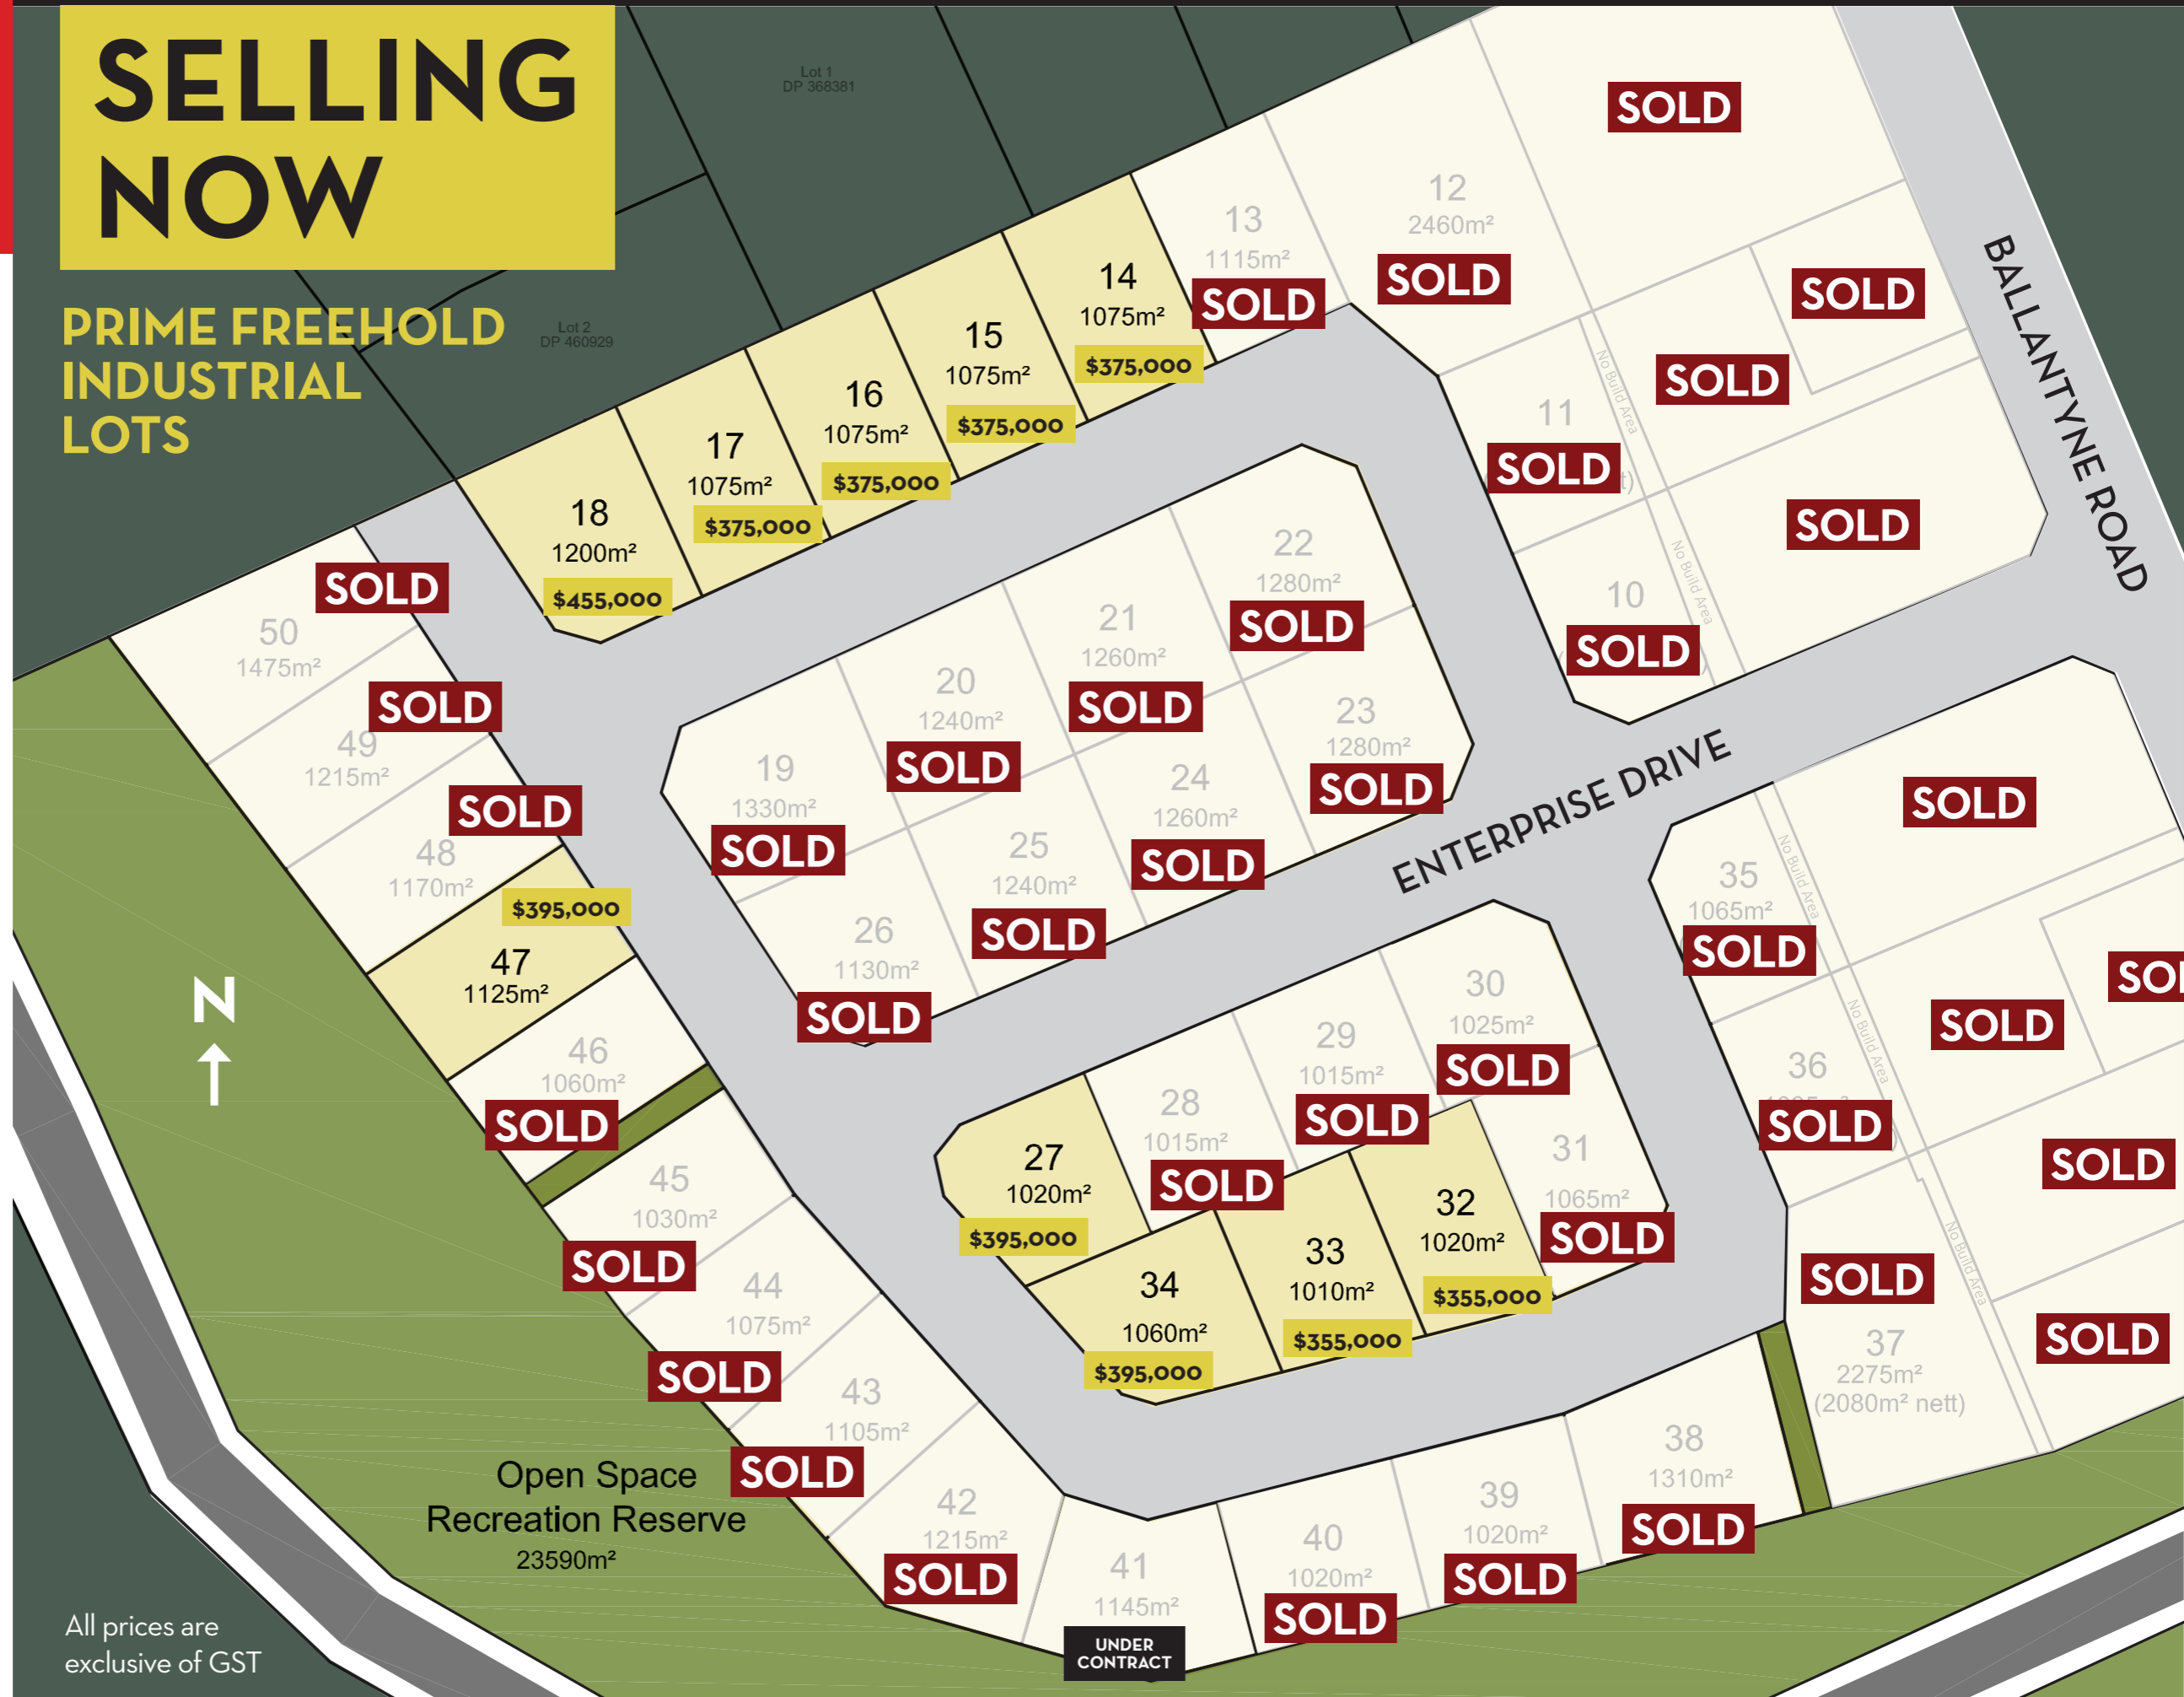

BALLANTYNE RIDGE: INDUSTRIAL SECTIONS

**FINAL
RELEASE**

LIMITED LOTS
AVAILABLE

= Industrial B Zoning =

**BALLANTYNE
RIDGE**

BUSINESS PARK

www.ballantynridge.co.nz

**WILLOWRIDGE
DEVELOPMENTS LTD**

**SELLING
NOW**

**PRIME FREEHOLD
INDUSTRIAL
LOTS**

All prices are
exclusive of GST